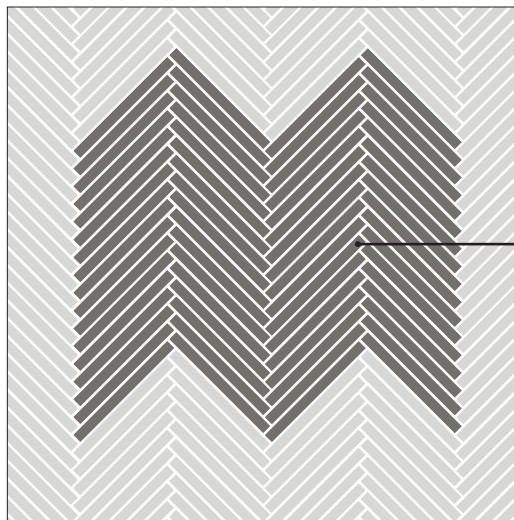

**DA VINCI
MARBLE**

DA VINCI MAISON STOCK

HERRINGBONE

PATTERN
HERRINGBONE

ITEM CODE
DA-HERRINGBONE-STOCK

COLORWAY
DOLOMITE (H)

TEMPLATE SIZE
13 3/16" X 10 7/16"

TEMPLATE YIELD
0.956 SQ. FT.

INTERLOCKING SHEETS

*Spec sheet for concept only.
Natural range and variations
occur and should be expected
in all raw materials utilized in
Da Vinci Marble's mosaics.*

TEMPLATE