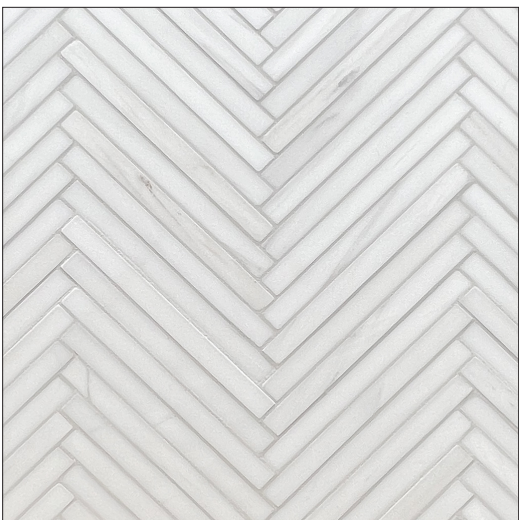

**DA VINCI
MARBLE**

DA VINCI MAISON STOCK

HERRINGBONE

PATTERN
HERRINGBONE

ITEM CODE
DA-HERRINGBONE-STOCK

COLORWAY
DOLOMITE (H)

TEMPLATE SIZE
13 3/16" X 10 7/16"

TEMPLATE YIELD
0.956 SQ. FT.

INTERLOCKING SHEETS

*Spec sheet for concept only.
Natural range and variations
occur and should be expected
in all raw materials utilized in
Da Vinci Marble's mosaics.*

TEMPLATE